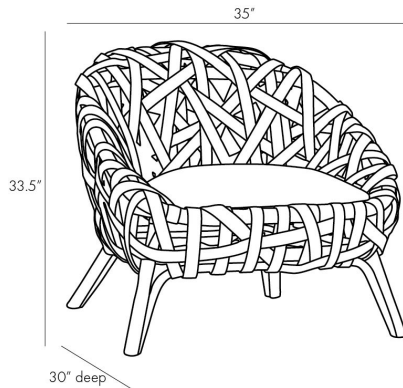

ARTERIOS

HORATIO CHAIR

5635

H: 33.5 IN, W: 35 IN, D: 30 IN

Muslin

Contract Recommendations: Adding a lacquer coating provides additional protection.

The Horatio is defined by the creative chaos of its natural foundation. Thick rattan poles are first steamed and then flattened, before being woven into the frame that shapes this rebellious seat. A palm gray finish highlights the organic qualities that make this piece so unique, and a plush cushion keeps it comfortable and functional. We've covered this one in muslin, allowing you to upholster in the fabric of your choice.

APPEARANCE

Material	Muslin, Rattan
Finish	Palm Gray, White
Finish Will Vary	true
Top Coat/Sealant	false

DIMENSIONS

	23.5 IN
Seat Cushion Thickness	5 IN
Seat Height	20 IN

SHIPPING

Shipping Requirements	TruckShip
Product Weight	34.86 LBS
Gross Weight 1	53 LBS
Gross Weight 2	3 LBS
Shipping Box 1	H: 37 IN, L: 35.25 IN, W: 38.75 IN
Shipping Box 2	H: 5 IN, L: 20 IN, W: 20 IN